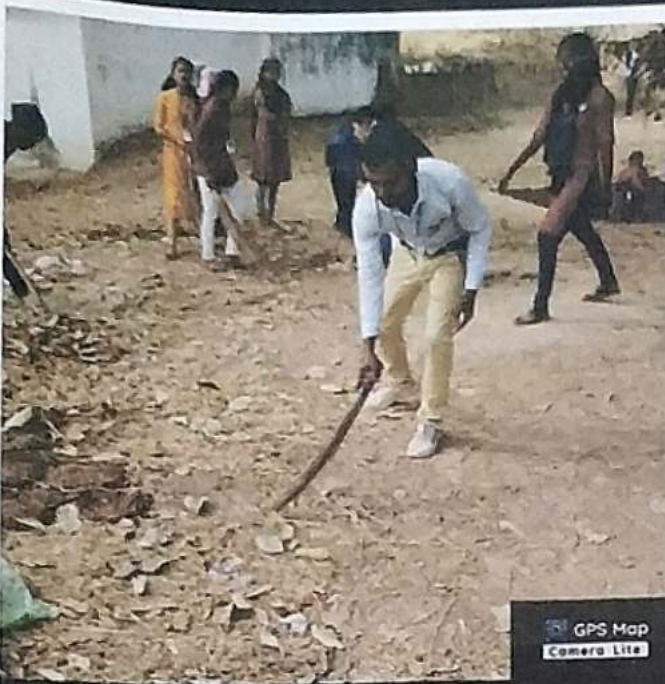

NSS Camp activities

amed Road, Thathapur, Chhattisgarh 491336, India

GPS Map
Camera Lite